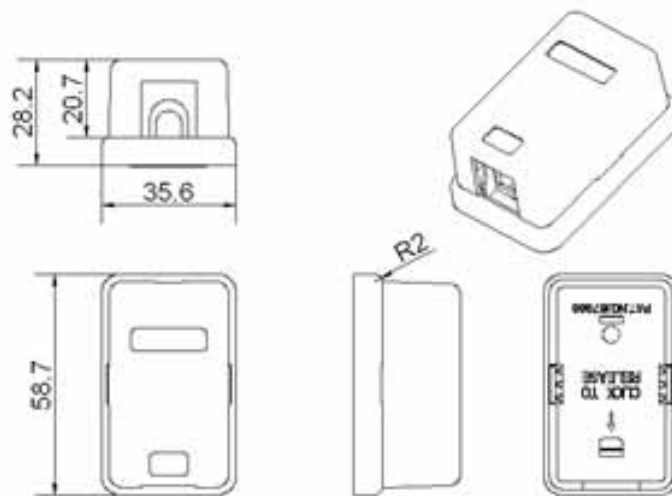

DESCRIPTION

Suitable for different kinds of modular jack installation, widely used in working area network cabling.

APPLICATION

- Bite type faceplate, easy to install
- Embedded surface box, easy to install
- Panel surface with embedded charts and label positions
- For easy definition of data and voice terminal
- Available in 1-port surface mount box
- Made of high-quality ABS & PC

PRODUCT DIMENSIONS

ORDERING INFORMATION

Product code	Description	Color	Inner Box	Carton	Carton measurement (L*W*H)	Weight
1-1005001	1-port surface faceplate, empty	White	N/A	250 pcs.	53 cm x 31 cm x 23 cm	5.00 kg