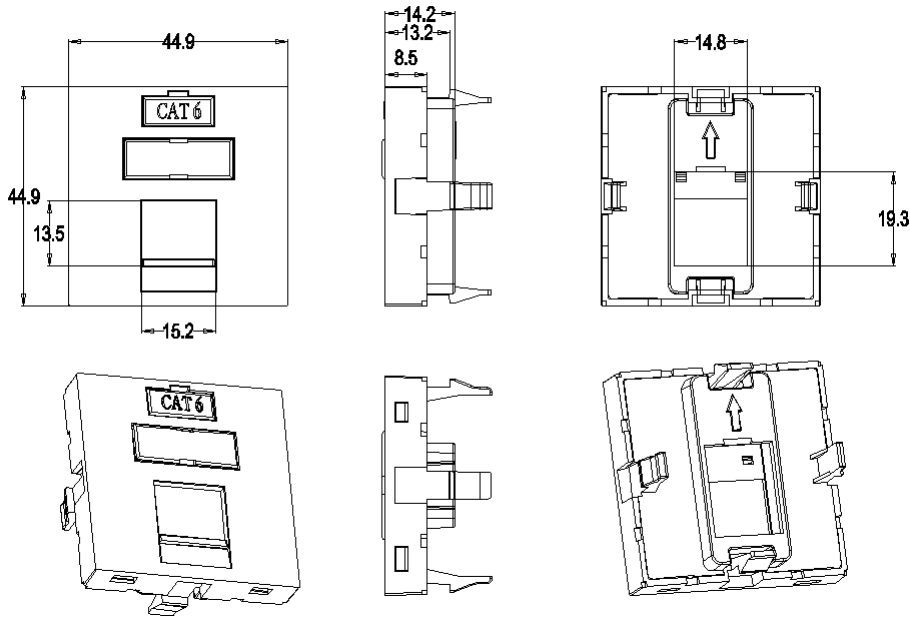

DESCRIPTION

Suitable for different kinds of modular jack installation, widely used in working area network cabling.

APPLICATION

- Size: 45*45 Style
- Embedded surface box, easy to install; Panel surface with embedded charts and label positions
- For easy definition of data and voice terminal
- With anti-dust sliding port-cover
- Available in the 1-port and 2-port faceplate
- Made of high-quality ABS & PC

PRODUCT DIMENSIONS

1-1006001

1-1006002

ORDERING INFORMATION

Product code	Description	Color	Inner Box	Carton	Carton measurement (L*W*H)	Weight
1-1006001	French 1-port straight faceplate	White	20 pcs.	200 pcs.	53 cm × 31 cm × 23 cm	5.00 kg
1-1006002	French 2-port straight faceplate	White	20 pcs.	200 pcs.	53 cm × 31 cm × 23 cm	5.00 kg