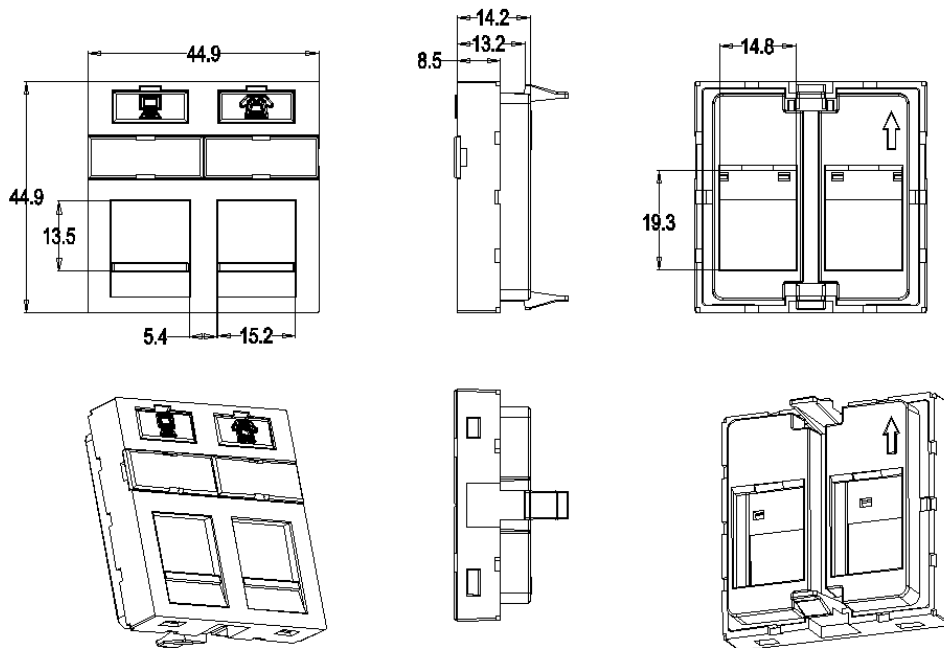

DESCRIPTION

Suitable for different kinds of modular jack installation, widely used in working area network cabling.

APPLICATION

- Size: 45*45 Style
- Embedded surface box, easy to install; Panel surface with embedded charts and label positions
- For easy definition of data and voice terminal
- With anti-dust sliding port-cover
- Available in the 1-port and 2-port faceplate
- Made of high-quality ABS & PC

PRODUCT DIMENSIONS

1-1006001

1-1006002

ORDERING INFORMATION

Product code	Description	Color	Inner Box	Carton	Carton measurement (L*W*H)	Weight
1-1006001	French 1-port straight faceplate	White	20 pcs.	200 pcs.	53 cm × 31 cm × 23 cm	5.00 kg
1-1006002	French 2-port straight faceplate	White	20 pcs.	200 pcs.	53 cm × 31 cm × 23 cm	5.00 kg