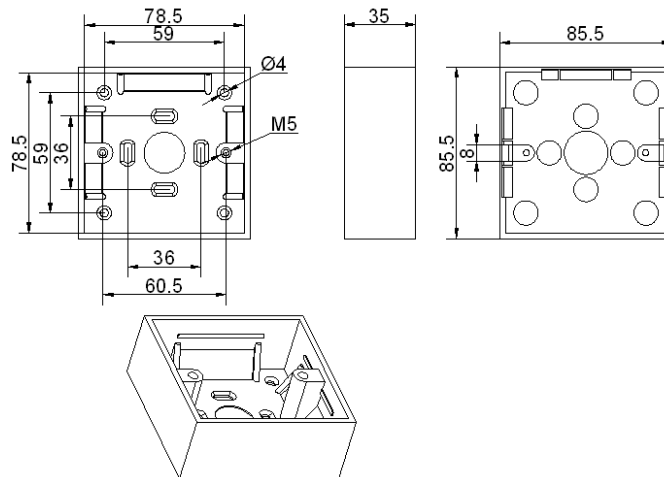

DESCRIPTION

Suitable for different kinds of faceplate installation, widely used in working area network cabling.

APPLICATION

- Fit for installation of 80 style faceplate
- Made of high-quality ABS & PC plastic to avoid scratching
- With detachable-surface faceplate

PRODUCT DIMENSIONS

ORDERING INFORMATION

Product code	Description	Color	Inner Box	Carton	Carton measurement (L*W*H)	Weight
1-1007001	80 Style back box	White	N/A	100 pcs.	53 cm × 31 cm × 23 cm	6.50 kg