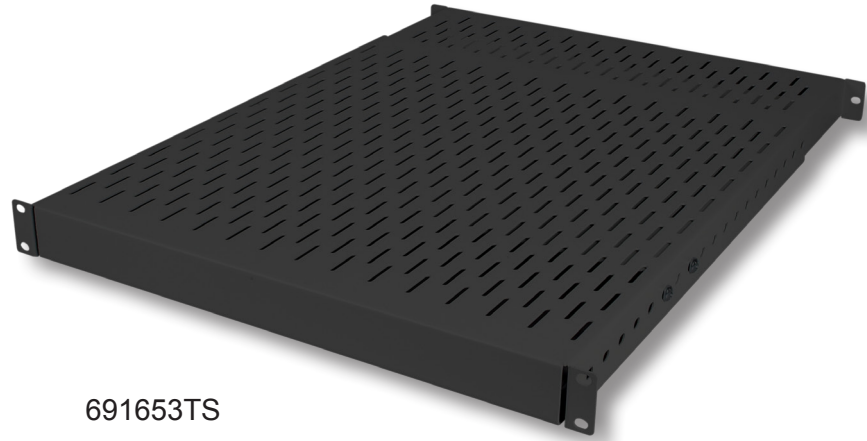

Heavy-Duty Shelf 19" 1U, Depth-Adjustable, max. Load 150 kg

691653

691653TS

- For mounting in all networking and server cabinets and 19" rack frames
- Usable width 445 mm
- Mountable also in duplex rack frames:
691653 for rack frame depth I, II and III
691653.2 for rack frame depth III
- Fixing to rear mounting profiles necessary
- Material: steel sheet
- Paint finish: RAL7035 light grey / RAL9005 deep black

Art.-No.	Depth	Cabinet Depth	Weight
RAL7035, light grey			
691653	350-600 mm	600 mm	5.2 kg
691653.2	500-900 mm	800-1000 mm	7.0 kg
RAL9005, deep black			
691653TS	350-600 mm	600 mm	5.2 kg
691653TS.2	500-900 mm	800-1000 mm	7.0 kg

- Duplex rack frames are mountable in different frame depths:
Frame depth I = 370 mm
Frame depth II = 470 mm
Frame depth III = 580 mm

Art.-No.	Frame	Width	Height	Depth	Max. Load	Weight
32U						
691629	duplex	550 mm	1540 mm	710 mm	290 kg	43.5 kg
42U						
691631	duplex	550 mm	1985 mm	710 mm	290 kg	50.5 kg
45U						
691633	duplex	550 mm	2120 mm	710 mm	290 Kg	56.2 kg

RoHS compliant

Created MN	Date 02.07.13
Last rev. MN	Date 02.07.13

Heavy-Duty Shelf 19" 1U
depth-adjustable, max. load 150 kg
691653(TS) / 691653(TS).2