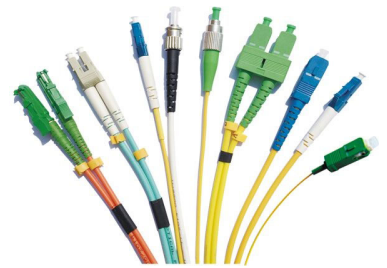

### Single Mode Fiber Optic Patch Cords/Pigtails

#### 1. Description

Fiber optic patch cord and pigtail can be classified to E2000, FC, SC, LC, MU, SN and ST. With the high-quality ceramic ferrules, it has good conformity and low Insertion Loss. And it is widely used in the Telecommunication Networks, Data Transmission, Test Equipment and the LAN of CATV etc.

#### 2. Features

- Low insertion loss and high return loss;
- Good repeatability & interchangeability;
- PC, UPC, APC polishing; FC, SC, ST, LC, MU connector;
- Suitable for high-speed, high-capacity optical fiber transmission system;
- Provide single mode/ multimode patch cord and pigtails;
- Fiber diameter:  $\Phi 0.9\text{mm}$ ,  $2.0\text{mm}$ ,  $3.0\text{mm}$ ;
- Length/Type: according to customers' demands.
- Complies with IEC 61753-1 and Telcordia GR-326.