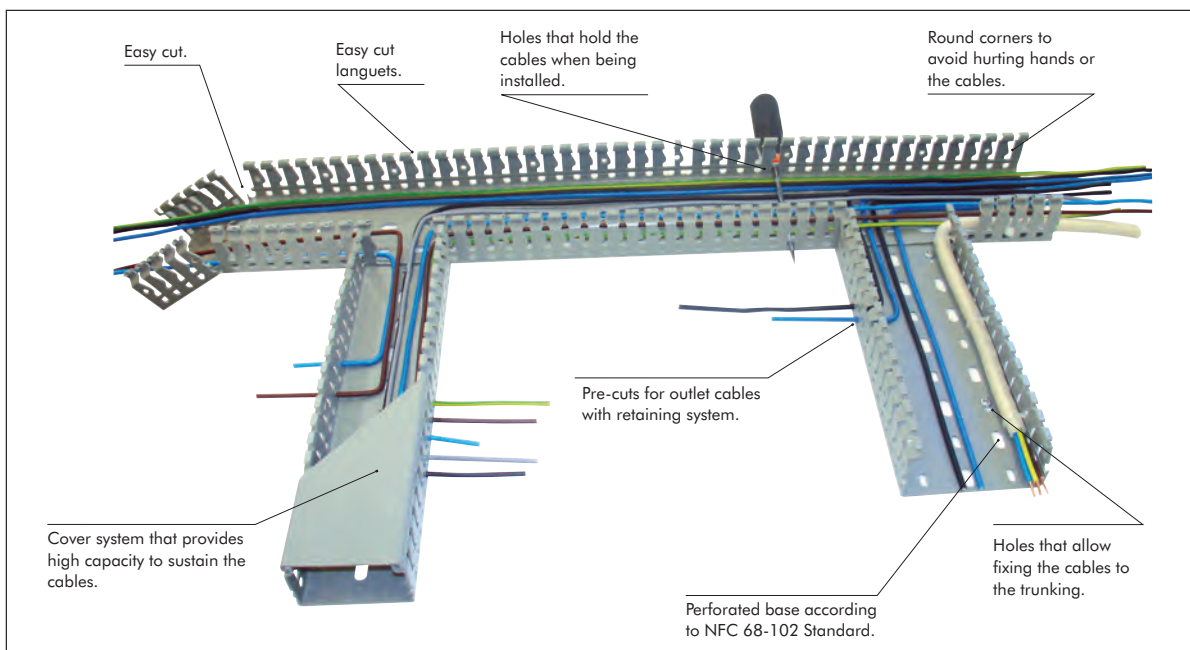

13 Series
14 Series