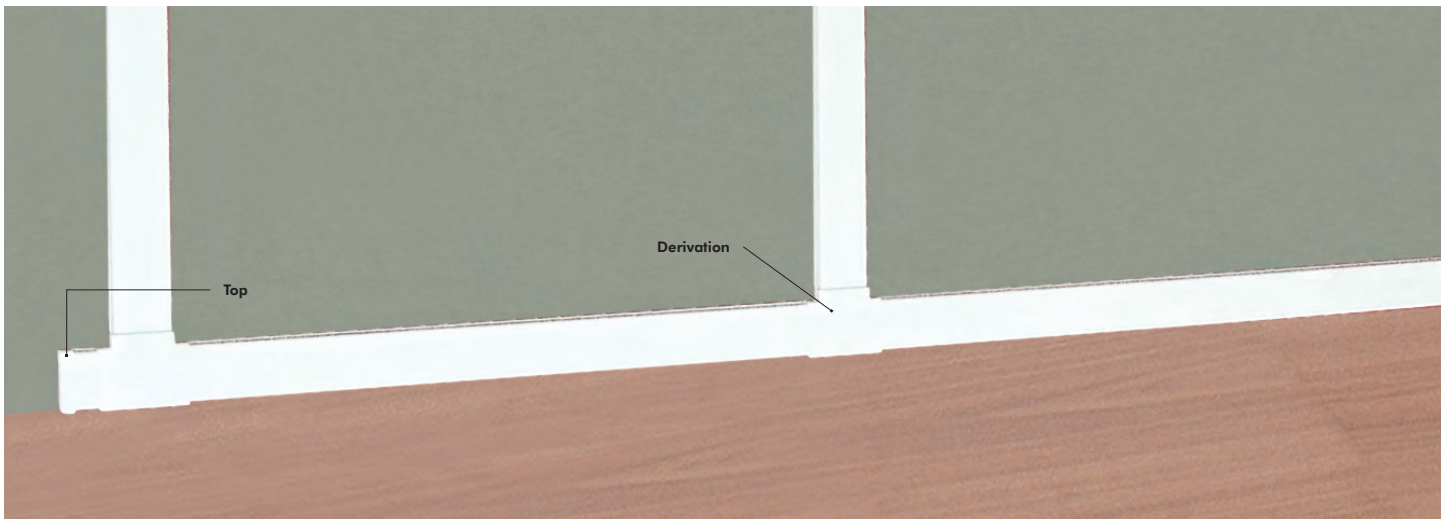

TRUNKINGS

	Ref.					
12x7 (IK05)	10010 CBR		12x7 (120m)	10011 ABR (20 un)	10012 ABR (20 un)	—
12x7 Adhesive Trunking (IK05)	10010 FBR					
16x10	10020 CBR		16x10 (120m)	10021 ABR (20 un)	10022 ABR (20 un)	—
16x10 Adhesive Trunking	10020 FBR					
20x12,5	10030 CBR		20x12,5 (120m)	10031 ABR (20 un)		10032 ABR (20 un)
20x12,5 Adhesive Trunking	10030 FBR					
32x16	10040 CBR		32x16 (60m)	10041 ABR (20 un)		10042 ABR (20 un)
32x16 Adhesive Trunking	10040 FBR					
40x12,5	10050 CBR		40x12,5 (60m)	10051 ABR (20 un)		10052 ABR (20 un)
40x12,5 Adhesive Trunking	10050 FBR					
40x12,5 without Divider	10150 CBR					
40x12,5 Adhesive without Divider	10150 FBR					
40x16	10060 CBR		40x16 (50m)	10061 ABR (10 un)	—	10062 ABR (10 un)
40x16 Adhesive Trunking	10060 FBR					
40x16 without Divider	10160 CBR					
40x16 Adhesive without Divider	10160 FBR					
60x16	10070 CBR		60x16 (50m)	10071 ABR (10 un)		10072 ABR (10 un)
60x16 Adhesive Trunking	10070 FBR					
60x16 without Dividers	10170 CBR					
60x16 Adhesive without Dividers	10170 FBR					
75x20	10140 CBR		75x20 (32m)	10141 ABR (10 un)		10142 ABR (10 un)