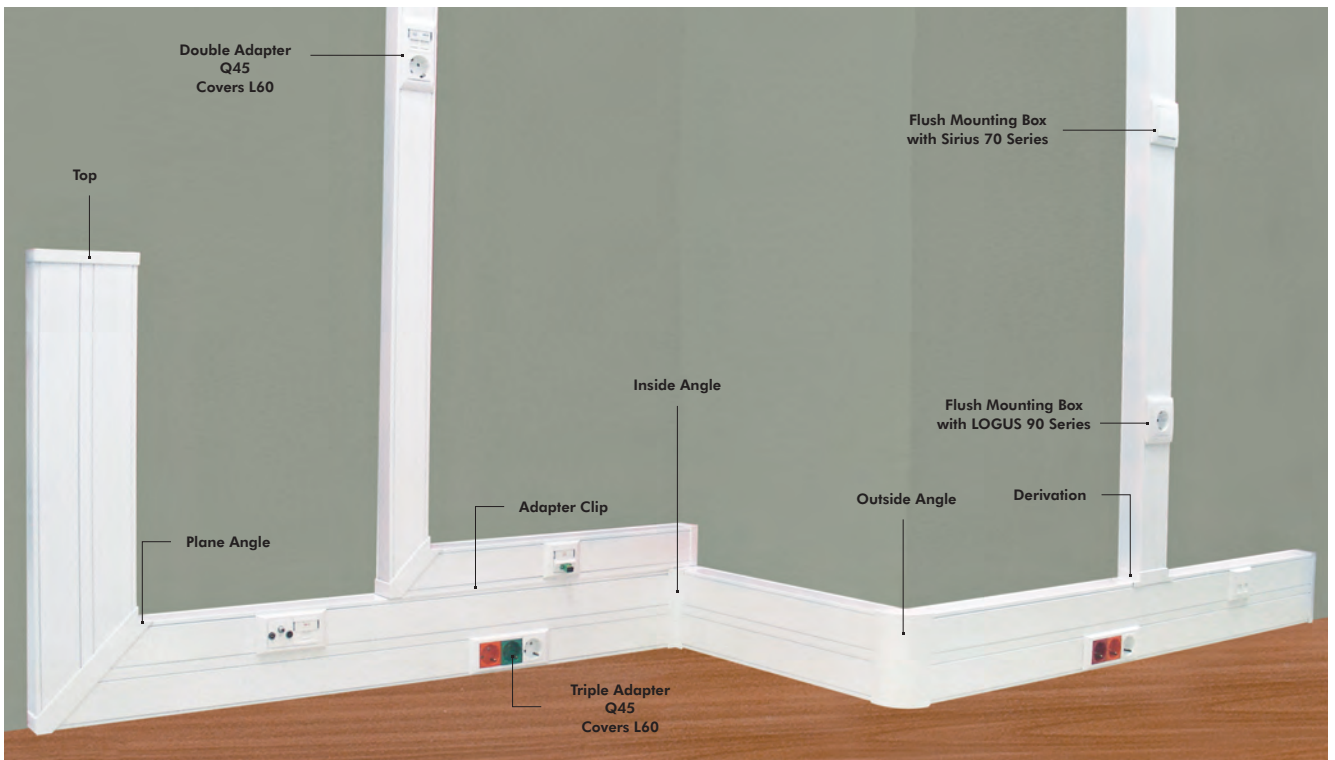

16 Series - DISTRIBUTION MODULAR CABLE TRUNKINGS

RoHS

IP44

IK08

TRUNKINGS
(COVERS WITH 60MM (L60) AND 75MM (L75) WIDTH)

ACCESSORIES FOR MOUNTING CABLE TRUNKINGS

Derivation	Inside Angle	Plane Angle	Joint	Top	Outside Angle

Ref.									
75x50 (Cover L60)	16010 CBR		75x50 (16m)	16011 ABR (5 un)	16012 ABR (5 un)	16013 ABR (5 un)	16014 ABR (5 un)	16015 ABR (5 un)	16016 ABR (5 un)
90x50 (Cover L75)	16020 CBR		90x50 (16m)	16021 ABR (5 un)	16022 ABR (5 un)	16023 ABR (5 un)	16024 ABR (5 un)	16025 ABR (5 un)	16026 ABR (5 un)
155x50 (Cover L60)	16030 CBR		155x50 (8m)	16031 ABR (5 un)	16032 ABR (5 un)	16033 ABR (5 un)	16034 ABR (5 un)	16035 ABR (5 un)	16036 ABR (5 un)
185x50 (Cover L75)	16040 CBR		185x50 (8m)	16041 ABR (5 un)	16042 ABR (5 un)	16043 ABR (5 un)	16044 ABR (5 un)	16045 ABR (5 un)	16046 ABR (5 un)
90x65 (Cover L75)	16050 CBR		90x65 (16m)	16051 ABR (5 un)	16052 ABR (5 un)	16053 ABR (5 un)	16054 ABR (5 un)	16055 ABR (5 un)	16056 ABR (5 un)
185x65 (Cover L75)	16060 CBR		185x65 (8m)	16061 ABR (5 un)	16062 ABR (5 un)	16063 ABR (5 un)	16064 ABR (5 un)	16065 ABR (5 un)	16066 ABR (5 un)

Note: Trunkings supplied with Protection Film.