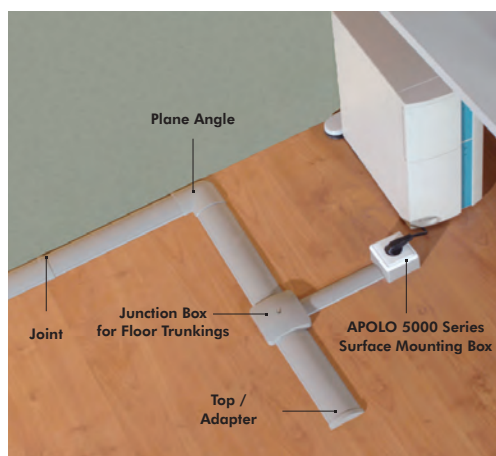

10 Series - FLOOR CABLE TRUNKINGS

ACCESSORIES FOR MOUNTING FLUSH MOUNTING DEVICES

Adapter for 50x12 Floor Trunking to 40x12,5 Trunking	Adapter for 75x17 Floor Trunking to 60x16 Trunking	Junction Box for Floor Trunkings	APOLO 5000 Series Surface Mounting Box for Floor Cable Trunkings
10117 ACZ (10 un)	—	10999 ACZ (10 un)	10997 ACZ (10 un)
—	10127 ACZ (10 un)