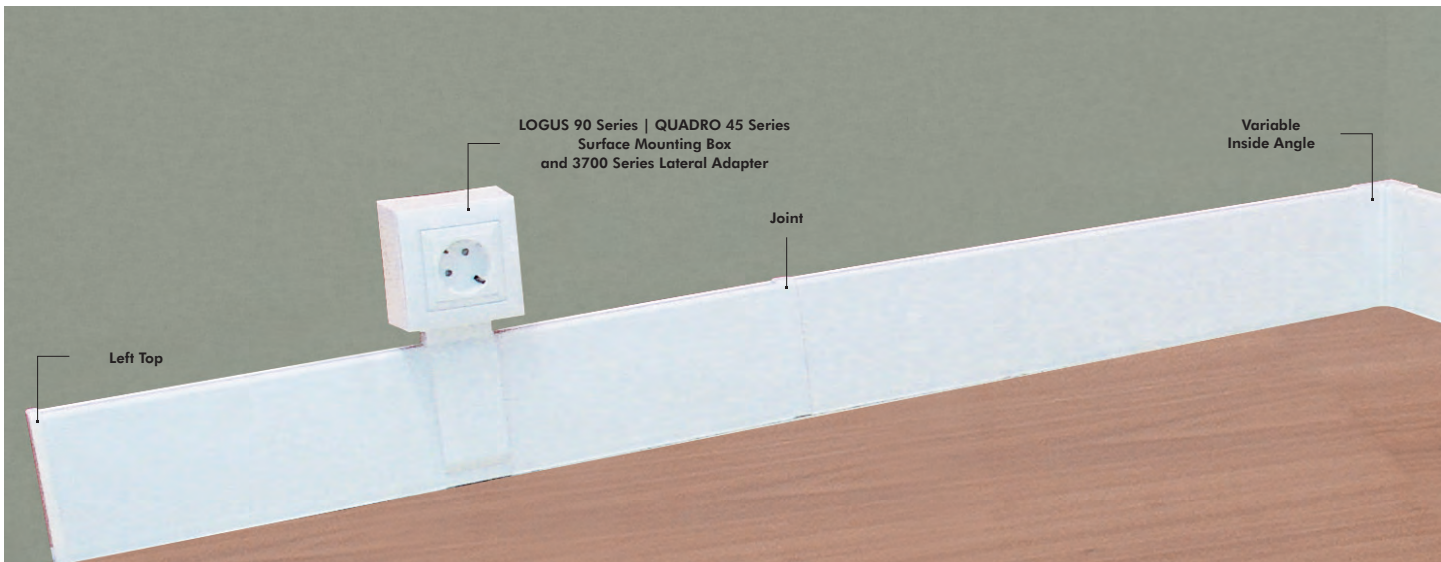

10 Series - SKIRT CABLE TRUNKINGS

RoHS

IP44

ACCESSORIES FOR MOUNTING CABLE TRUNKINGS

TRUNKINGS

Ref.

Derivation	Variable Inside Angle	Joint	Left Top
10101 ABR (4 un)	10102 ABR (4 un)	10104 ABR (4 un)	10105 ABR (4 un)

110x20 (IK05)	10100 CBR		110x20 (20m)

Note: Trunkings supplied with Protection Film.

10 Series - FLOOR CABLE TRUNKINGS

RoHS

ACCESSORIES FOR MOUNTING CABLE TRUNKINGS

TRUNKINGS

Ref.

Plane Angle	Joint	Top / Adapter
10113 ACZ (10 un)	10114 ACZ (10 un)	10115 ACZ (10 un)
10123 ACZ (10 un)	10124 ACZ (10 un)	10125 ACZ (10 un)

50x12	10110 CCZ		50x12 (20m)
75x17	10120 CCZ		75x17 (20m)

Note: Trunkings supplied with Protection Film.