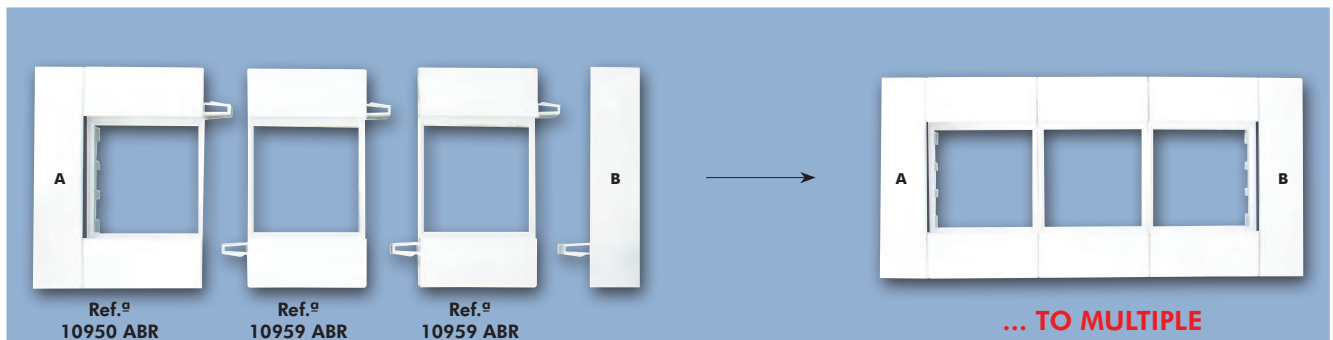

NEW

■ REF. 10959 ABR - COVER PLATE FOR Q45 MODULAR ADAPTER TO TRUNKINGS WITH 75MM COVERS - 2 MODULES + REF. 10950 ABR