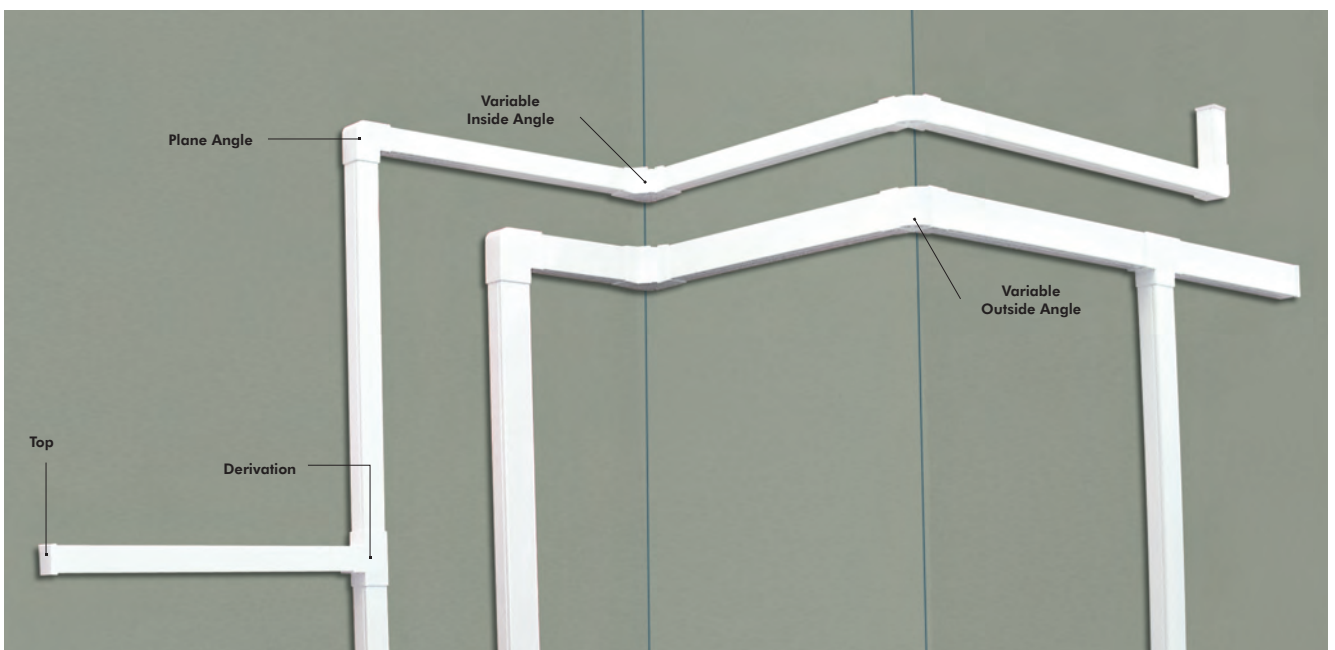

13 Series - TRUNKINGS FOR PROTECTION OF CABLES AND PIPES

RoHS

IP44

IK08

L x H
(m / box)

ACCESSORIES FOR MOUNTING CABLE TRUNKINGS

Derivation	Variable Inside Angle	Plane Angle	Joint	Top	Variable Outside Angle
NEW					

TRUNKINGS	Ref.								
25x30	13010 CBR		25x30 (96m)	13011 ABR (10 un)	13012 ABR (10 un)	13013 ABR (10 un)	13014 ABR (10 un)	13015 ABR (10 un)	13016 ABR (10 un)
40x40	13020 CBR		40x40 (48m)	13021 ABR (10 un)	13022 ABR (10 un)	13023 ABR (10 un)	13024 ABR (10 un)	13025 ABR (10 un)	13026 ABR (10 un)
60x40	13030 CBR		60x40 (32m)	13031 ABR (5 un)	13032 ABR (5 un)	13033 ABR (5 un)	13034 ABR (5 un)	13035 ABR (5 un)	13036 ABR (5 un)
60x60	13040 CBR		60x60 (24m)	13041 ABR (5 un)	13042 ABR (5 un)	13043 ABR (5 un)	13044 ABR (5 un)	13045 ABR (5 un)	13046 ABR (5 un)
80x40	13050 CBR		80x40 (24m)	13051 ABR (5 un)	13052 ABR (5 un)	13053 ABR (5 un)	13054 ABR (5 un)	13055 ABR (5 un)	13056 ABR (5 un)
80x60	13060 CBR		80x60 (16m)	13061 ABR (5 un)	13062 ABR (5 un)	13063 ABR (5 un)	13064 ABR (5 un)	13065 ABR (5 un)	13066 ABR (5 un)
100x40	13070 CBR		100x40 (20m)	13071 ABR (5 un)	13072 ABR (5 un)	13073 ABR (5 un)	13074 ABR (5 un)	13075 ABR (5 un)	13076 ABR (5 un)
100x60	13080 CBR		100x60 (16m)	13081 ABR (5 un)	13082 ABR (5 un)	13083 ABR (5 un)	13084 ABR (5 un)	13085 ABR (5 un)	13086 ABR (5 un)