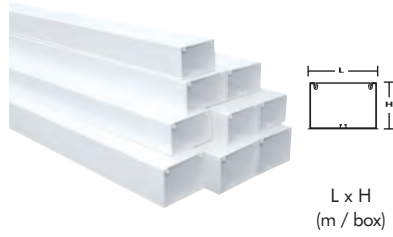

16 Series - DISTRIBUTION MODULAR CABLE TRUNKINGS

RoHS

IP44

IK08

TRUNKINGS
(COVERS WITH 60MM (L60) AND 75MM (L75) WIDTH)

ACCESSORIES FOR MOUNTING CABLE TRUNKINGS

Derivation	Inside Angle	Plane Angle	Joint	Top	Outside Angle

Ref.									
75x50 (Cover L60)	16010 CBR		75x50 (16m)	16011 ABR (5 un)	16012 ABR (5 un)	16013 ABR (5 un)	16014 ABR (5 un)	16015 ABR (5 un)	16016 ABR (5 un)
90x50 (Cover L75)	16020 CBR		90x50 (16m)	16021 ABR (5 un)	16022 ABR (5 un)	16023 ABR (5 un)	16024 ABR (5 un)	16025 ABR (5 un)	16026 ABR (5 un)
155x50 (Cover L60)	16030 CBR		155x50 (8m)	16031 ABR (5 un)	16032 ABR (5 un)	16033 ABR (5 un)	16034 ABR (5 un)	16035 ABR (5 un)	16036 ABR (5 un)
185x50 (Cover L75)	16040 CBR		185x50 (8m)	16041 ABR (5 un)	16042 ABR (5 un)	16043 ABR (5 un)	16044 ABR (5 un)	16045 ABR (5 un)	16046 ABR (5 un)
90x65 (Cover L75)	16050 CBR		90x65 (16m)	16051 ABR (5 un)	16052 ABR (5 un)	16053 ABR (5 un)	16054 ABR (5 un)	16055 ABR (5 un)	16056 ABR (5 un)
185x65 (Cover L75)	16060 CBR		185x65 (8m)	16061 ABR (5 un)	16062 ABR (5 un)	16063 ABR (5 un)	16064 ABR (5 un)	16065 ABR (5 un)	16066 ABR (5 un)

Note: Trunkings supplied with Protection Film.