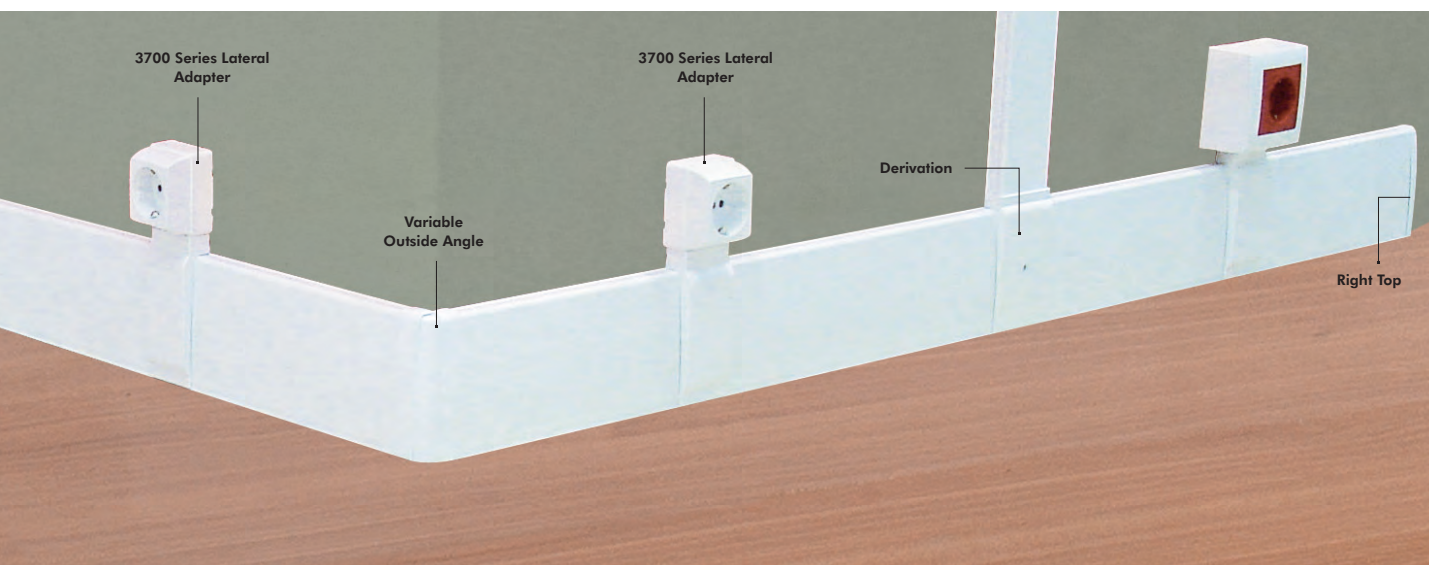

10 Series - SKIRT CABLE TRUNKINGS

ACCESSORIES FOR MOUNTING FLUSH MOUNTING DEVICES

Right Top	Variable Outside Angle	3700 Series Adapter	Clip for Cable Support	LOGUS 90 Series | QUADRO 45 Series Surface Mounting Box	Sirius 70 Series Surface Mounting Box	APOLO 5000 Series Surface Mounting Box	Surface Mounting Box for Italian/American Type Mechanisms
10108 ABR (4 un)	10106 ABR (4 un)	10107 ABR (4 un)	10109 ABR (50 un)	10976 ABR 10976 AMF (10 un)	10975 ABR 10975 AMF (10 un)	10981 ABR 10981 AMF (10 un)	10972 ABR (5 un)