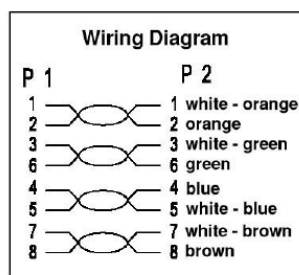

Transmission characteristics

Bandwidth	250MHz
Transmission	5Gbit

Standards, approvals, certifications

Connector	IEC 60603-7-4
-----------	---------------

Available variants

Article no.	Title	Length
K8100BL.0,25	RJ45 Patch cable U/UTP, Cat.6, PVC, CCA, 0.25m, blue	0.25 m
Article no.	Title	Length
K8100BL.0,5	RJ45 Patch cable U/UTP, Cat.6, PVC, CCA, 0.5m, blue	0.5 m
Article no.	Title	Length
K8100BL.1	RJ45 Patch cable U/UTP, Cat.6, PVC, CCA, 1m, blue	1.0 m
Article no.	Title	Length
K8100BL.1,5	RJ45 Patch cable U/UTP, Cat.6, PVC, CCA, 1.5m, blue	1.5 m
Article no.	Title	Length
K8100BL.2	RJ45 Patch cable U/UTP, Cat.6, PVC, CCA, 2m, blue	2.0 m
Article no.	Title	Length

This datasheet was created automatically on 02-04-2021 . Technical changes reserved.

DATASHEET

RJ45 Patch cable U/UTP, Cat.6, PVC, CCA, blue

Article no. K8100BL.3	Title RJ45 Patch cable U/UTP, Cat.6, PVC, CCA, 3m, blue	Length 3.0 m
Article no. K8100BL.5	Title RJ45 Patch cable U/UTP, Cat.6, PVC, CCA, 5m, blue	Length 5.0 m
Article no. K8100BL.7,5	Title RJ45 Patch cable U/UTP, Cat.6, PVC, CCA, 7.5m, blue	Length 7.5 m
Article no. K8100BL.10	Title RJ45 Patch cable U/UTP, Cat.6, PVC, CCA, 10m, blue	Length 10.0 m
Article no. K8100BL.15	Title RJ45 Patch cable U/UTP, Cat.6, PVC, CCA, 15m, blue	Length 15.0 m
Article no. K8100BL.20	Title RJ45 Patch cable U/UTP, Cat.6, PVC, CCA, 20m, blue	Length 20.0 m
Article no. K8100BL.30	Title RJ45 Patch cable U/UTP, Cat.6, PVC, CCA, 30m, blue	Length 30.0 m

Technical drawings

Item No.	Color	Length (L)
K8100GR.x	grey	0,5m +/- 5mm
K8100MA.x	magenta (pink)	1m +/- 10mm
K8100WS.x	white	1,5m +/- 15mm
K8100GN.x	green	2m +/- 20mm
K8100BL.x	blue	3m +/- 30mm
K8100GE.x	yellow	5m +/- 50mm
K8100RT.x	red	7,5m +/- 75mm
K8100SW.x	black	10m +/- 100mm
K8100OR.x	orange	15m +/- 150mm
		20m +/- 200mm
		25m +/- 250mm
		30m +/- 300mm