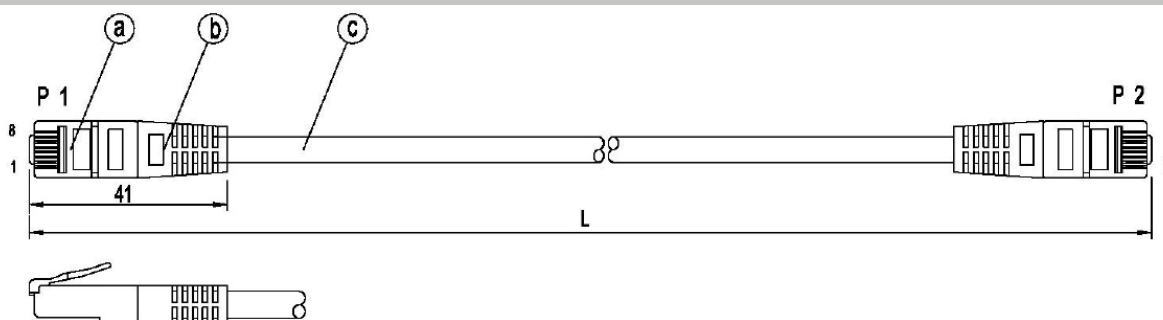

Transmission characteristics

Bandwidth	250MHz
Transmission	5Gbit

Standards, approvals, certifications

Connector	IEC 60603-7-4
-----------	---------------

Available variants

Article no.	Title	Length
K8100BL.0,25	RJ45 Patch cable U/UTP, Cat.6, PVC, CCA, 0.25m, blue	0.25 m
Article no.	Title	Length
K8100BL.0,5	RJ45 Patch cable U/UTP, Cat.6, PVC, CCA, 0.5m, blue	0.5 m
Article no.	Title	Length
K8100BL.1	RJ45 Patch cable U/UTP, Cat.6, PVC, CCA, 1m, blue	1.0 m
Article no.	Title	Length
K8100BL.1,5	RJ45 Patch cable U/UTP, Cat.6, PVC, CCA, 1.5m, blue	1.5 m
Article no.	Title	Length
K8100BL.2	RJ45 Patch cable U/UTP, Cat.6, PVC, CCA, 2m, blue	2.0 m
Article no.	Title	Length

This datasheet was created automatically on 02-04-2021 . Technical changes reserved.

DATASHEET

RJ45 Patch cable U/UTP, Cat.6, PVC, CCA, blue

Article no. K8100BL.3	Title RJ45 Patch cable U/UTP, Cat.6, PVC, CCA, 3m, blue	Length 3.0 m
Article no. K8100BL.5	Title RJ45 Patch cable U/UTP, Cat.6, PVC, CCA, 5m, blue	Length 5.0 m
Article no. K8100BL.7,5	Title RJ45 Patch cable U/UTP, Cat.6, PVC, CCA, 7.5m, blue	Length 7.5 m
Article no. K8100BL.10	Title RJ45 Patch cable U/UTP, Cat.6, PVC, CCA, 10m, blue	Length 10.0 m
Article no. K8100BL.15	Title RJ45 Patch cable U/UTP, Cat.6, PVC, CCA, 15m, blue	Length 15.0 m
Article no. K8100BL.20	Title RJ45 Patch cable U/UTP, Cat.6, PVC, CCA, 20m, blue	Length 20.0 m
Article no. K8100BL.30	Title RJ45 Patch cable U/UTP, Cat.6, PVC, CCA, 30m, blue	Length 30.0 m

Technical drawings

Item No.	Color	Length (L)
K8100GR.x	grey	0,5m +/- 5mm
K8100MA.x	magenta (pink)	1m +/- 10mm
K8100WS.x	white	1,5m +/- 15mm
K8100GN.x	green	2m +/- 20mm
K8100BL.x	blue	3m +/- 30mm
K8100GE.x	yellow	5m +/- 50mm
K8100RT.x	red	7,5m +/- 75mm
K8100SW.x	black	10m +/- 100mm
K8100OR.x	orange	15m +/- 150mm
		20m +/- 200mm
		25m +/- 250mm
		30m +/- 300mm