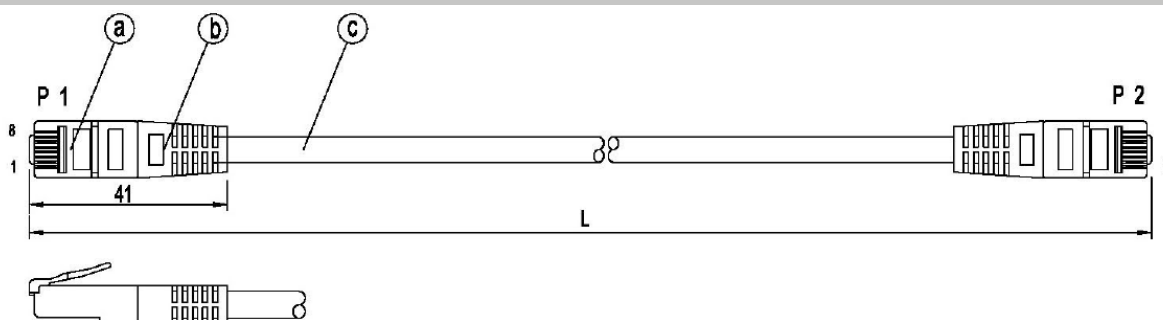

Transmission characteristics

Bandwidth	250MHz
Transmission	5Gbit

Standards, approvals, certifications

Connector	IEC 60603-7-4
-----------	---------------

Available variants

Article no.	Title	Length
K8100MA.0,25	RJ45 Patch cable U/UTP, Cat.6, PVC, CCA, 0.25m, magenta	0.25 m
Article no.	Title	Length
K8100MA.0,5	RJ45 Patch cable U/UTP, Cat.6, PVC, CCA, 0.5m, magenta	0.5 m
Article no.	Title	Length
K8100MA.1	RJ45 Patch cable U/UTP, Cat.6, PVC, CCA, 1m, magenta	1.0 m
Article no.	Title	Length
K8100MA.1,5	RJ45 Patch cable U/UTP, Cat.6, PVC, CCA, 1.5m, magenta	1.5 m
Article no.	Title	Length
K8100MA.2	RJ45 Patch cable U/UTP, Cat.6, PVC, CCA, 2m, magenta	2.0 m

This datasheet was created automatically on 02-04-2021 . Technical changes reserved.

DATASHEET

RJ45 Patch cable U/UTP, Cat.6, PVC, CCA, magenta

Article no.	Title	Length
K8100MA.3	RJ45 Patch cable U/UTP, Cat.6, PVC, CCA, 3m, magenta	3.0 m
K8100MA.5	RJ45 Patch cable U/UTP, Cat.6, PVC, CCA, 5m, magenta	5.0 m
K8100MA.7,5	RJ45 Patch cable U/UTP, Cat.6, PVC, CCA, 7.5m, magenta	7.5 m
K8100MA.10	RJ45 Patch cable U/UTP, Cat.6, PVC, CCA, 10m, magenta	10.0 m
K8100MA.15	RJ45 Patch cable U/UTP, Cat.6, PVC, CCA, 15m, magenta	15.0 m
K8100MA.20	RJ45 Patch cable U/UTP, Cat.6, PVC, CCA, 20m, magenta	20.0 m
K8100MA.30	RJ45 Patch cable U/UTP, Cat.6, PVC, CCA, 30m, magenta	30.0 m

Technical drawings

Item No.	Color	Length (L)
K8100GR.x	grey	0,5m +/- 5mm
K8100MA.x	magenta (pink)	1m +/- 10mm
K8100WS.x	white	1,5m +/- 15mm
K8100GN.x	green	2m +/- 20mm
K8100BL.x	blue	3m +/- 30mm
K8100GE.x	yellow	5m +/- 50mm
K8100RT.x	red	7,5m +/- 75mm
K8100SW.x	black	10m +/- 100mm
K8100OR.x	orange	15m +/- 150mm
		20m +/- 200mm
		25m +/- 250mm
		30m +/- 300mm