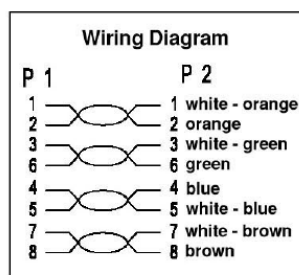

Transmission characteristics

Bandwidth	250MHz
Transmission	5Gbit

Standards, approvals, certifications

Connector	IEC 60603-7-4
-----------	---------------

Available variants

Article no.	Title	Length
K8100MA.0,25	RJ45 Patch cable U/UTP, Cat.6, PVC, CCA, 0.25m, magenta	0.25 m
Article no.	Title	Length
K8100MA.0,5	RJ45 Patch cable U/UTP, Cat.6, PVC, CCA, 0.5m, magenta	0.5 m
Article no.	Title	Length
K8100MA.1	RJ45 Patch cable U/UTP, Cat.6, PVC, CCA, 1m, magenta	1.0 m
Article no.	Title	Length
K8100MA.1,5	RJ45 Patch cable U/UTP, Cat.6, PVC, CCA, 1.5m, magenta	1.5 m
Article no.	Title	Length
K8100MA.2	RJ45 Patch cable U/UTP, Cat.6, PVC, CCA, 2m, magenta	2.0 m

This datasheet was created automatically on 02-04-2021 . Technical changes reserved.

DATASHEET

RJ45 Patch cable U/UTP, Cat.6, PVC, CCA, magenta

Article no.	Title	Length
K8100MA.3	RJ45 Patch cable U/UTP, Cat.6, PVC, CCA, 3m, magenta	3.0 m
K8100MA.5	RJ45 Patch cable U/UTP, Cat.6, PVC, CCA, 5m, magenta	5.0 m
K8100MA.7,5	RJ45 Patch cable U/UTP, Cat.6, PVC, CCA, 7.5m, magenta	7.5 m
K8100MA.10	RJ45 Patch cable U/UTP, Cat.6, PVC, CCA, 10m, magenta	10.0 m
K8100MA.15	RJ45 Patch cable U/UTP, Cat.6, PVC, CCA, 15m, magenta	15.0 m
K8100MA.20	RJ45 Patch cable U/UTP, Cat.6, PVC, CCA, 20m, magenta	20.0 m
K8100MA.30	RJ45 Patch cable U/UTP, Cat.6, PVC, CCA, 30m, magenta	30.0 m

Technical drawings

Item No.	Color	Length (L)
K8100GR.x	grey	0,5m +/- 5mm
K8100MA.x	magenta (pink)	1m +/- 10mm
K8100WS.x	white	1,5m +/- 15mm
K8100GN.x	green	2m +/- 20mm
K8100BL.x	blue	3m +/- 30mm
K8100GE.x	yellow	5m +/- 50mm
K8100RT.x	red	7,5m +/- 75mm
K8100SW.x	black	10m +/- 100mm
K8100OR.x	orange	15m +/- 150mm
		20m +/- 200mm
		25m +/- 250mm
		30m +/- 300mm