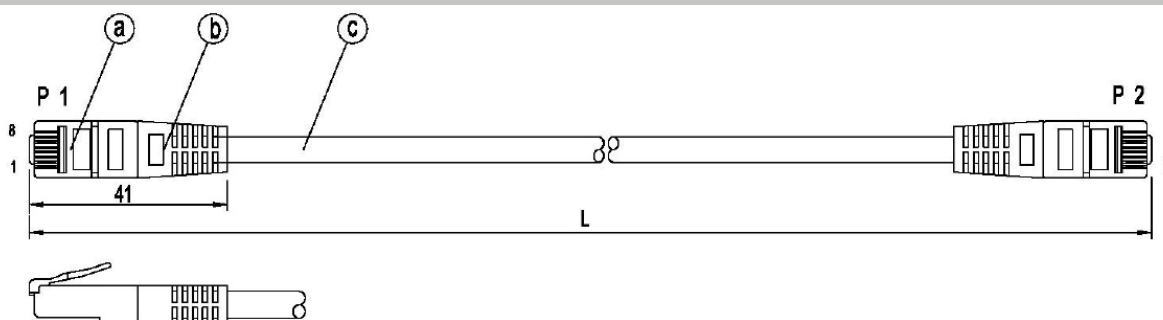

Transmission characteristics

Bandwidth	250MHz
Transmission	5Gbit

Standards, approvals, certifications

Connector	IEC 60603-7-4
-----------	---------------

Available variants

Article no.	Title	Length
K8100OR.0,25	RJ45 Patch cable U/UTP, Cat.6, PVC, CCA, 0.25m, orange	0.25 m
Article no.	Title	Length
K8100OR.0,5	RJ45 Patch cable U/UTP, Cat.6, PVC, CCA, 0.5m, orange	0.5 m
Article no.	Title	Length
K8100OR.1	RJ45 Patch cable U/UTP, Cat.6, PVC, CCA, 1m, orange	1.0 m
Article no.	Title	Length
K8100OR.1,5	RJ45 Patch cable U/UTP, Cat.6, PVC, CCA, 1.5m, orange	1.5 m
Article no.	Title	Length
K8100OR.2	RJ45 Patch cable U/UTP, Cat.6, PVC, CCA, 2m, orange	2.0 m

This datasheet was created automatically on 02-04-2021 . Technical changes reserved.

DATASHEET

RJ45 Patchkabel U/UTP, Cat.6, PVC, CCA, orange

Article no. K8100OR.3	Title RJ45 Patch cable U/UTP, Cat.6, PVC, CCA, 3m, orange	Length 3.0 m
Article no. K8100OR.5	Title RJ45 Patch cable U/UTP, Cat.6, PVC, CCA, 5m, orange	Length 5.0 m
Article no. K8100OR.7,5	Title RJ45 Patch cable U/UTP, Cat.6, PVC, CCA, 7.5m, orange	Length 7.5 m
Article no. K8100OR.10	Title RJ45 Patch cable U/UTP, Cat.6, PVC, CCA, 10m, orange	Length 10.0 m
Article no. K8100OR.15	Title RJ45 Patch cable U/UTP, Cat.6, PVC, CCA, 15m, orange	Length 15.0 m
Article no. K8100OR.20	Title RJ45 Patch cable U/UTP, Cat.6, PVC, CCA, 20m, orange	Length 20.0 m
Article no. K8100OR.30	Title RJ45 Patch cable U/UTP, Cat.6, PVC, CCA, 30m, orange	Length 30.0 m

Technical drawings

Item No.	Color	Length (L)
K8100GR.x	grey	0,5m +/- 5mm
K8100MA.x	magenta (pink)	1m +/- 10mm
K8100WS.x	white	1,5m +/- 15mm
K8100GN.x	green	2m +/- 20mm
K8100BL.x	blue	3m +/- 30mm
K8100GE.x	yellow	5m +/- 50mm
K8100RT.x	red	7,5m +/- 75mm
K8100SW.x	black	10m +/- 100mm
K8100OR.x	orange	15m +/- 150mm
		20m +/- 200mm
		25m +/- 250mm
		30m +/- 300mm