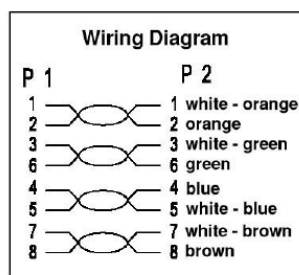

Transmission characteristics

Bandwidth	250MHz
Transmission	5Gbit

Standards, approvals, certifications

Connector	IEC 60603-7-4
-----------	---------------

Available variants

Article no.	Title	Length
K8100OR.0,25	RJ45 Patch cable U/UTP, Cat.6, PVC, CCA, 0.25m, orange	0.25 m
Article no.	Title	Length
K8100OR.0,5	RJ45 Patch cable U/UTP, Cat.6, PVC, CCA, 0.5m, orange	0.5 m
Article no.	Title	Length
K8100OR.1	RJ45 Patch cable U/UTP, Cat.6, PVC, CCA, 1m, orange	1.0 m
Article no.	Title	Length
K8100OR.1,5	RJ45 Patch cable U/UTP, Cat.6, PVC, CCA, 1.5m, orange	1.5 m
Article no.	Title	Length
K8100OR.2	RJ45 Patch cable U/UTP, Cat.6, PVC, CCA, 2m, orange	2.0 m

This datasheet was created automatically on 02-04-2021 . Technical changes reserved.

DATASHEET

RJ45 Patchkabel U/UTP, Cat.6, PVC, CCA, orange

Article no. K8100OR.3	Title RJ45 Patch cable U/UTP, Cat.6, PVC, CCA, 3m, orange	Length 3.0 m
Article no. K8100OR.5	Title RJ45 Patch cable U/UTP, Cat.6, PVC, CCA, 5m, orange	Length 5.0 m
Article no. K8100OR.7,5	Title RJ45 Patch cable U/UTP, Cat.6, PVC, CCA, 7.5m, orange	Length 7.5 m
Article no. K8100OR.10	Title RJ45 Patch cable U/UTP, Cat.6, PVC, CCA, 10m, orange	Length 10.0 m
Article no. K8100OR.15	Title RJ45 Patch cable U/UTP, Cat.6, PVC, CCA, 15m, orange	Length 15.0 m
Article no. K8100OR.20	Title RJ45 Patch cable U/UTP, Cat.6, PVC, CCA, 20m, orange	Length 20.0 m
Article no. K8100OR.30	Title RJ45 Patch cable U/UTP, Cat.6, PVC, CCA, 30m, orange	Length 30.0 m

Technical drawings

Item No.	Color	Length (L)
K8100GR.x	grey	0,5m +/- 5mm
K8100MA.x	magenta (pink)	1m +/- 10mm
K8100WS.x	white	1,5m +/- 15mm
K8100GN.x	green	2m +/- 20mm
K8100BL.x	blue	3m +/- 30mm
K8100GE.x	yellow	5m +/- 50mm
K8100RT.x	red	7,5m +/- 75mm
K8100SW.x	black	10m +/- 100mm
K8100OR.x	orange	15m +/- 150mm
		20m +/- 200mm
		25m +/- 250mm
		30m +/- 300mm