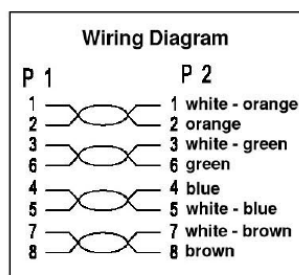

Transmission characteristics

Bandwidth	250MHz
Transmission	5Gbit

Standards, approvals, certifications

Connector	IEC 60603-7-4
-----------	---------------

Available variants

Article no.	Title	Length
K8100RT.0,25	RJ45 Patch cable U/UTP, Cat.6, PVC, CCA, 0.25m, red	0.25 m
Article no.	Title	Length
K8100RT.0,5	RJ45 Patch cable U/UTP, Cat.6, PVC, CCA, 0.5m, red	0.5 m
Article no.	Title	Length
K8100RT.1	RJ45 Patch cable U/UTP, Cat.6, PVC, CCA, 1m, red	1.0 m
Article no.	Title	Length
K8100RT.1,5	RJ45 Patch cable U/UTP, Cat.6, PVC, CCA, 1.5m, red	1.5 m
Article no.	Title	Length
K8100RT.2	RJ45 Patch cable U/UTP, Cat.6, PVC, CCA, 2m, red	2.0 m
Article no.	Title	Length

This datasheet was created automatically on 02-04-2021 . Technical changes reserved.

DATASHEET

RJ45 Patch cable U/UTP, Cat.6, PVC, CCA, red

Article no. K8100RT.3	Title RJ45 Patch cable U/UTP, Cat.6, PVC, CCA, 3m, red	Length 3.0 m
Article no. K8100RT.5	Title RJ45 Patch cable U/UTP, Cat.6, PVC, CCA, 5m, red	Length 5.0 m
Article no. K8100RT.7,5	Title RJ45 Patch cable U/UTP, Cat.6, PVC, CCA, 7.5m, red	Length 7.5 m
Article no. K8100RT.10	Title RJ45 Patch cable U/UTP, Cat.6, PVC, CCA, 10m, red	Length 10.0 m
Article no. K8100RT.15	Title RJ45 Patch cable U/UTP, Cat.6, PVC, CCA, 15m, red	Length 15.0 m
Article no. K8100RT.20	Title RJ45 Patch cable U/UTP, Cat.6, PVC, CCA, 20m, red	Length 20.0 m
Article no. K8100RT.30	Title RJ45 Patch cable U/UTP, Cat.6, PVC, CCA, 30m, red	Length 30.0 m

Technical drawings

Item No.	Color	Length (L)
K8100GR.x	grey	0,5m +/- 5mm
K8100MA.x	magenta (pink)	1m +/- 10mm
K8100WS.x	white	1,5m +/- 15mm
K8100GN.x	green	2m +/- 20mm
K8100BL.x	blue	3m +/- 30mm
K8100GE.x	yellow	5m +/- 50mm
K8100RT.x	red	7,5m +/- 75mm
K8100SW.x	black	10m +/- 100mm
K8100OR.x	orange	15m +/- 150mm
		20m +/- 200mm
		25m +/- 250mm
		30m +/- 300mm