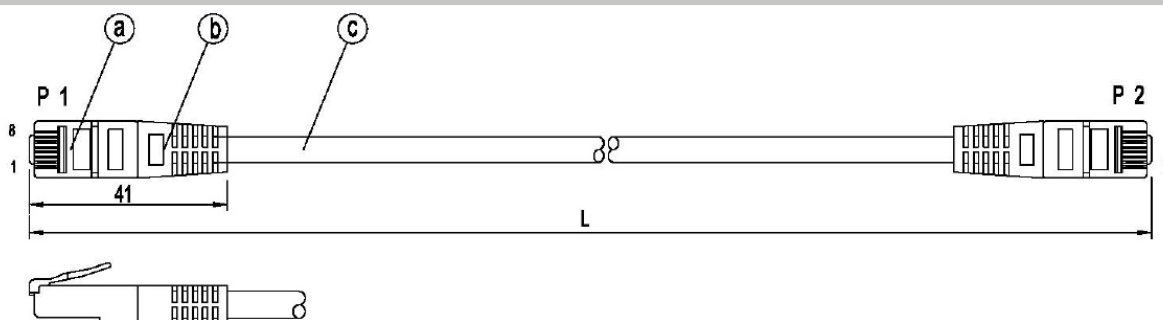

Transmission characteristics

Bandwidth	250MHz
Transmission	5Gbit

Standards, approvals, certifications

Connector	IEC 60603-7-4
-----------	---------------

Available variants

Article no.	Title	Length
K8100RT.0,25	RJ45 Patch cable U/UTP, Cat.6, PVC, CCA, 0.25m, red	0.25 m
Article no.	Title	Length
K8100RT.0,5	RJ45 Patch cable U/UTP, Cat.6, PVC, CCA, 0.5m, red	0.5 m
Article no.	Title	Length
K8100RT.1	RJ45 Patch cable U/UTP, Cat.6, PVC, CCA, 1m, red	1.0 m
Article no.	Title	Length
K8100RT.1,5	RJ45 Patch cable U/UTP, Cat.6, PVC, CCA, 1.5m, red	1.5 m
Article no.	Title	Length
K8100RT.2	RJ45 Patch cable U/UTP, Cat.6, PVC, CCA, 2m, red	2.0 m
Article no.	Title	Length

This datasheet was created automatically on 02-04-2021 . Technical changes reserved.

DATASHEET

RJ45 Patch cable U/UTP, Cat.6, PVC, CCA, red

Article no. K8100RT.3	Title RJ45 Patch cable U/UTP, Cat.6, PVC, CCA, 3m, red	Length 3.0 m
Article no. K8100RT.5	Title RJ45 Patch cable U/UTP, Cat.6, PVC, CCA, 5m, red	Length 5.0 m
Article no. K8100RT.7,5	Title RJ45 Patch cable U/UTP, Cat.6, PVC, CCA, 7.5m, red	Length 7.5 m
Article no. K8100RT.10	Title RJ45 Patch cable U/UTP, Cat.6, PVC, CCA, 10m, red	Length 10.0 m
Article no. K8100RT.15	Title RJ45 Patch cable U/UTP, Cat.6, PVC, CCA, 15m, red	Length 15.0 m
Article no. K8100RT.20	Title RJ45 Patch cable U/UTP, Cat.6, PVC, CCA, 20m, red	Length 20.0 m
Article no. K8100RT.30	Title RJ45 Patch cable U/UTP, Cat.6, PVC, CCA, 30m, red	Length 30.0 m

Technical drawings

Item No.	Color	Length (L)
K8100GR.x	grey	0,5m +/- 5mm
K8100MA.x	magenta (pink)	1m +/- 10mm
K8100WS.x	white	1,5m +/- 15mm
K8100GN.x	green	2m +/- 20mm
K8100BL.x	blue	3m +/- 30mm
K8100GE.x	yellow	5m +/- 50mm
K8100RT.x	red	7,5m +/- 75mm
K8100SW.x	black	10m +/- 100mm
K8100OR.x	orange	15m +/- 150mm
		20m +/- 200mm
		25m +/- 250mm
		30m +/- 300mm