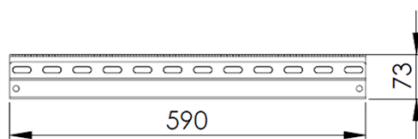

**List Code:** PRC DRMA 01

**Technical Data**

Dimension HxWxD in mm                      73 x 590mm x 116mm  
 Unit Net/Gross Weight                      2,6 kg / 3,1 kg

**Mechanical Characteristics**

Material Type                                      Sheet Steel

**Drawings**

FRONT VIEW

SIDE VIEW

TOP VIEW

PERSPECTIVE VIEW