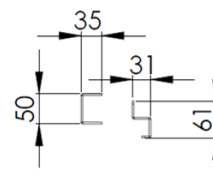

**List Code:** PRC DRMA 01

**Technical Data**

Dimension HxWxD in mm                      73 x 590mm x 116mm  
 Unit Net/Gross Weight                      2,6 kg / 3,1 kg

**Mechanical Characteristics**

Material Type                                      Sheet Steel

**Drawings**

FRONT VIEW

SIDE VIEW

TOP VIEW

PERSPECTIVE VIEW