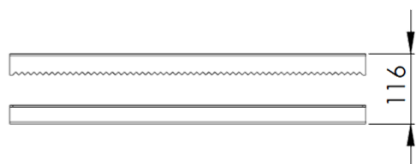

**List Code:** PRC DRMA 01

**Technical Data**

Dimension HxWxD in mm                      73 x 590mm x 116mm  
 Unit Net/Gross Weight                      2,6 kg / 3,1 kg

**Mechanical Characteristics**

Material Type                                      Sheet Steel

**Drawings**

FRONT VIEW

SIDE VIEW

TOP VIEW

PERSPECTIVE VIEW