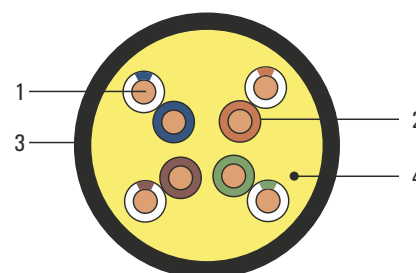

OUTDOOR TWISTED PAIR CABLES – JELLY FILLED

5e U/UTP

1. Conductor
2. Insulation
3. Sheath
4. Rip-cord

Cat. No.: SEC5EUTPG

Security Net U/UTP jelly twisted cable (unshielded) cat 5e is intended for outdoor installation, does not require covers or protecting tubes. It is perfectly suited for installations in computer networks, phone networks, CCTV systems, etc., which may not be exposed to electromagnetic disturbance. Cable is resistant to UV radiation. It has an outer coating of PE.

TECHNICAL DATA:

construction:	4x2
conductor core:	0,5 mm
execution core:	copper wire [Cu]
insulation core:	HDPE 1,00 mm
thickness:	0,55 mm
nominal diameter:	5,6 mm LDPE (compatible with RoHS)
characteristic impedance 1-100MHz:	100 Ω
max. resistance 1-100MHz:	9,5 (Ω/100m)

operating temperature:	from -30°C to +60°C
installation temperature:	from -10°C to +70°C
fulfillment:	jelly filled
Delay Skew (ns/100 m):	≤ 45
bendig radius:	8 x diameter
NVP:	65%
color:	RAL 9005
CPR class:	Fca

- for outdoor use (PE coat)
- jelly filled
- high-quality of the workmanship (copper)
- UV- resistant
- tested (measurement performed on the distance of 90 meters with Fluke Networks DSX-5000 measure)
- meets requirements of cat. 5e U/UTP
- also available in versions: 5e F/UTP, 6 U/UTP, 6 F/UTP