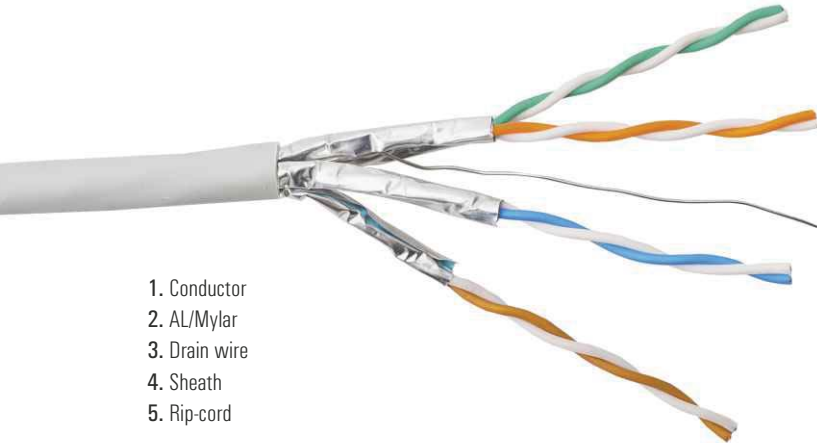

6A U/FTP LSZH

1. Conductor
2. AL/Mylar
3. Drain wire
4. Sheath
5. Rip-cord

Cat. No.: SEC6AFTPLSZH

SecurityNET installation twisted cable is intended to connect between distribution point of multimedia signals and user's connectors. U/UTP twisted cable (shilded) is perfectly suited for installations in computer networks, phone networks, CCTV systems, etc. Which may not be exposed to electromagnetic disturbance. It has an outer coating of LSZH. The cable meets requirements of structured cabling: ISO/IEC11801, TIA-568-C.2, EN 50173

- for indoor use
- high-quality of the workmanship (copper)
- tested (measurement performer on the distance of 90 meters with Fluke Networks DSX-5000)
- meets requirements of cat. 6A U/FTP
- also available in versions: 5e U/UTP, 5e F/UTP, 6 U/UTP, 6 F/UTP, 7 S/FTP, 7A S/FTP

TECHNICAL DATA:

construction:	4x2	operating temperature:	from -15°C to +60°C
conductor core:	0,565 mm	installation temperature:	from 0°C to +50°C
execution core:	copper wire [Cu]	NVP:	75%
insulation core:	HDPE 1,12 mm	Delay Skew (ns/100 m):	≤ 45
thickness:	0,6 mm	bendig radius:	8 x diameter
nominal diameter:	7,4 mm LSZH	color:	RAL 7035
characteristic impedance 1-250 MHz:	100 Ω	CPR class:	Eca
max. resistance 1-250 MHz:	9,5 (Ω/100 m)		