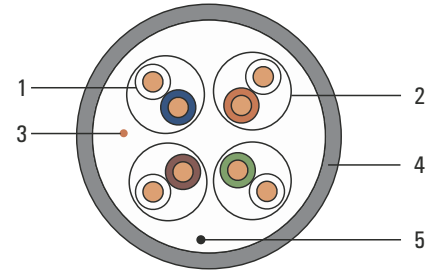

6A U/FTP LSZH

1. Conductor
2. AL/Mylar
3. Drain wire
4. Sheath
5. Rip-cord

Cat. No.: SEC6AFTPLSZH

SecurityNET installation twisted cable is intended to connect between distribution point of multimedia signals and user's connectors. U/UTP twisted cable (shilded) is perfectly suited for installations in computer networks, phone networks, CCTV systems, etc. Which may not be exposed to electromagnetic disturbance. It has an outer coating of LSZH. The cable meets requirements of structured cabling: ISO/IEC11801, TIA-568-C.2, EN 50173

- for indoor use
- high-quality of the workmanship (copper)
- tested (measurement performer on the distance of 90 meters with Fluke Networks DSX-5000)
- meets requirements of cat. 6A U/FTP
- also available in versions: 5e U/UTP, 5e F/UTP, 6 U/UTP, 6 F/UTP, 7 S/FTP, 7A S/FTP

TECHNICAL DATA:

construction:	4x2	operating temperature:	from -15°C to +60°C
conductor core:	0,565 mm	installation temperature:	from 0°C to +50°C
execution core:	copper wire [Cu]	NVP:	75%
insulation core:	HDPE 1,12 mm	Delay Skew (ns/100 m):	≤ 45
thickness:	0,6 mm	bendig radius:	8 x diameter
nominal diameter:	7,4 mm LSZH	color:	RAL 7035
characteristic impedance 1-250 MHz:	100 Ω	CPR class:	Eca
max. resistance 1-250 MHz:	9,5 (Ω/100 m)		